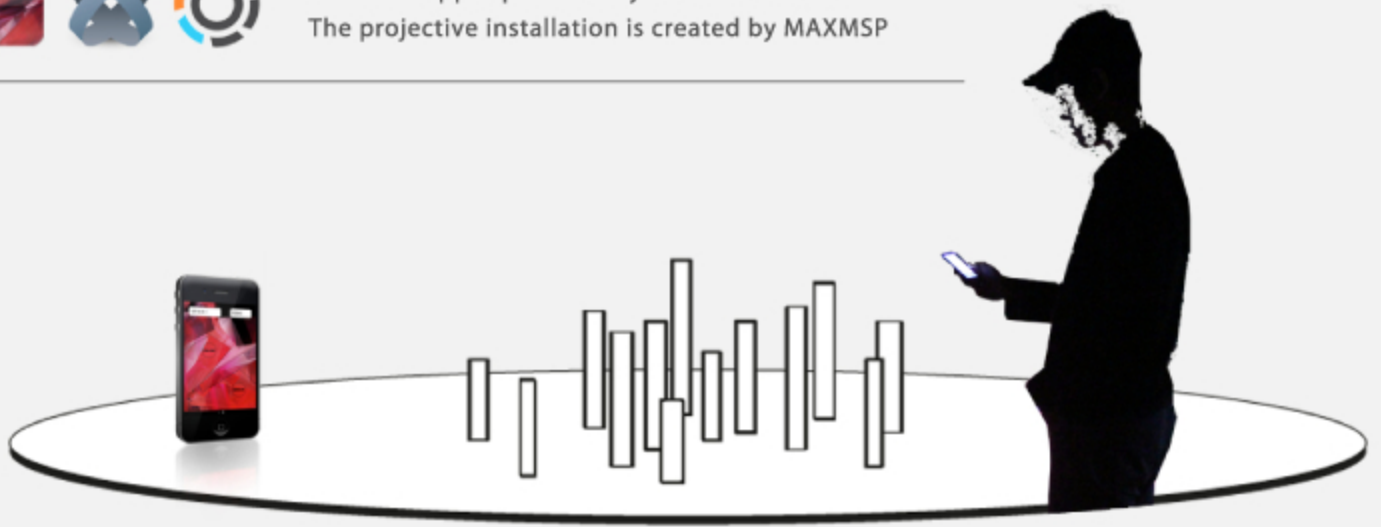

- DIAGRAM -

SYNERGY app is powered by TitaniumStudio.
The projective installation is created by MAXMSP