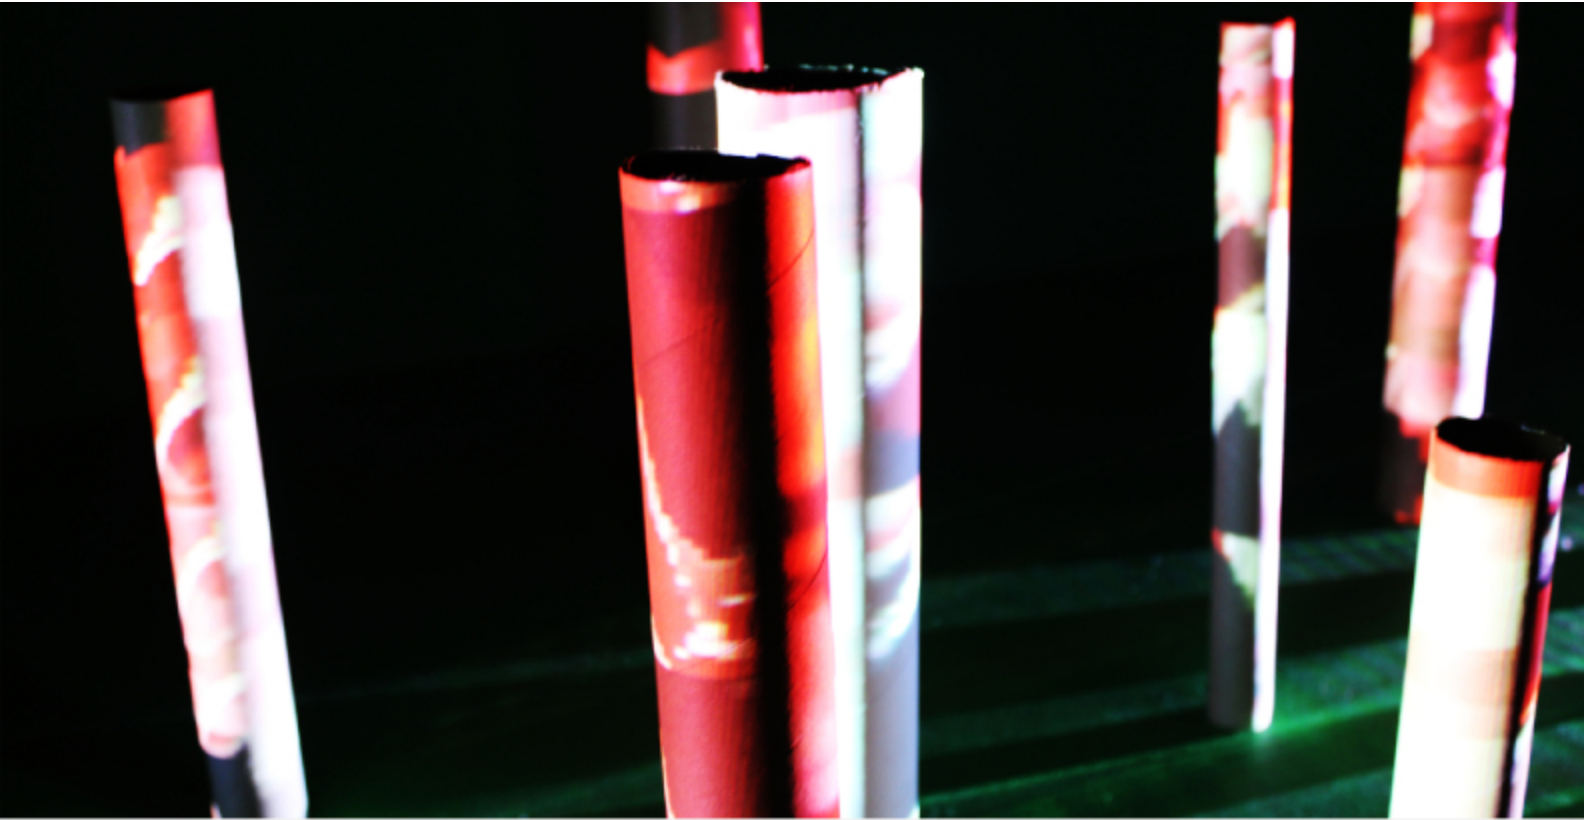

SYNERGY

Interactive Installation
MAXMSP + MOBILE APP

SHU KUANG LIN

- SYNOPSIS -

Nowaday, people rely too much on the mobile device. We can't do anything without them. The digital social network seems to be the main platform for people to build their relationship with others. I can't change the fact of mobile-holic in human world, but I may use this point to design an interactive installation, which enable participants to use their own device to interact with people around them. In other words, rather than the online social network, this project is a physical social platform running by individual action.

- CONCEPT -

The idea of *SYNERGY* is how people to create a cooperative piece simultaneously in a public space via their personal devices. The installation provides a platform for participants to explode their creativity individual. This project is combined a physical installation with a mobile app. The physical sculpture is made of 13 varied height paper tubes. Each tube allows one user to create his ideal pattern on the tube. On the other hand, a tube represents a user, and a mass of tubes represents a physical social platform in public. For users, they are gathering at the spot and involve in a collective creation. For visitors, they are watching ONE beautiful masterpiece, and it is made by people around them.

- INTERACTIVE -

SYNERGY is a public interactive installation allows participants to experience cooperative art by individual creation. The project is designed for exhibition and installed in a dark space. At first, the user has to download the app *SYNERGY*. Now it is only available on iOS.