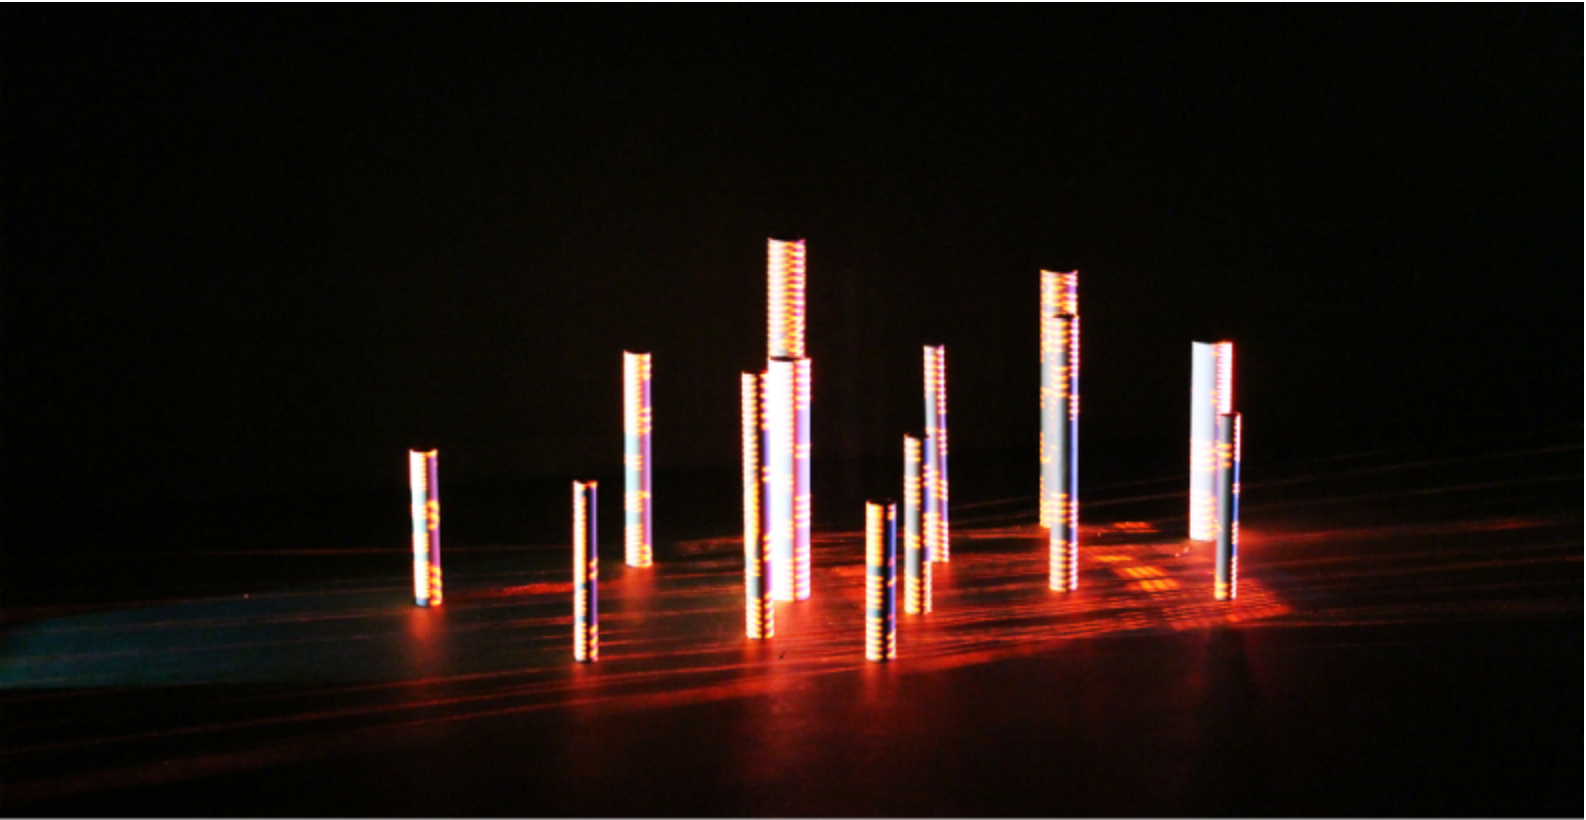

SYNERGY

Interactive Installation
MAXMSP + MOBILE APP

SHU KUANG LIN

- SYNOPSIS -

Nowaday, people rely too much on the mobile device. We can't do anything without them. The digital social network seems to be the main platform for people to build their relationship with others. I can't change the fact of mobile-holic in human world, but I may use this point to design an interactive installation, which enable participants to use their own device to interact with people around them. In other words, rather than the online social network, this project is a physical social platform running by individual action.

- CONCEPT -

The idea of *SYNERGY* is how people to create a cooperative piece simultaneously in a public space via their personal devices. The installation provides a platform for participants to explode their creativity individual. This project is combined a physical installation with a mobile app. The physical sculpture is made of 13 varied height paper tubes. Each tube allows one user to create his ideal pattern on the tube. On the other hand, a tube represents a user, and a mass of tubes represents a physical social platform in public. For users, they are gathering at the spot and involve in a collective creation. For visitors, they are watching ONE beautiful masterpiece, and it is made by people around them.

- INTERACTIVE -

SYNERGY is a public interactive installation allows participants to experience cooperative art by individual creation. The project is designed for exhibition and installed in a dark space. At first, the user has to download the app *SYNERGY*. Now it is only available on iOS.