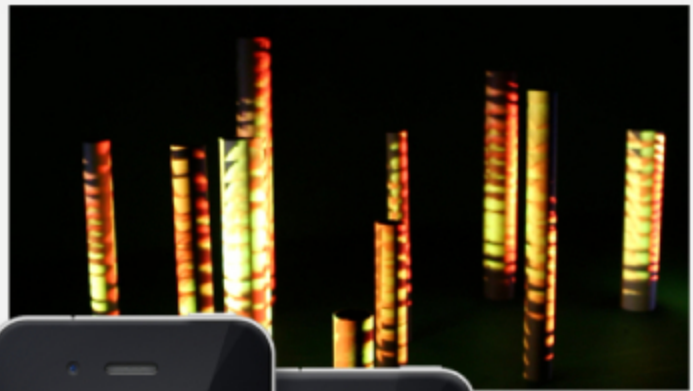

- CONCEPT -

The idea of *SYNERGY* is how people to create a cooperative piece simultaneously in a public space via their personal devices. The installation provides a platform for participants to explode their creativity individual. This project is combined a physical installation with a mobile app. The physical sculpture is made of 13 varied height paper tubes. Each tube allows one user to create his ideal pattern on the tube. On the other hand, a tube represents a user, and a mass of tubes represents a physical social platform in public. For users, they are gathering at the spot and involve in a collective creation. For visitors, they are watching ONE beautiful masterpiece, and it is made by people around them.

- INTERACTIVE -

SYNERGY is a public interactive installation allows participants to experience cooperative art by individual creation. The project is designed for exhibition and installed in a dark space. At first, the user has to download the app *SYNERGY*. Now it is only available on iOS.

After logging in, the app goes to a drawpad screen and one of the physical tubes is belong to the user. Lights on the tube will bling three times to let user know which one is his. Now it is time to create! Users can draw beautiful pattern on not only the pad but also the tube. The pattern will be shown simultaneously. Also, when user touches the screen, the tube will be shining.

- DIAGRAM -

SYNERGY app is powered by TitaniumStudio.
The projective installation is created by MAXMSP

SHU KUANG LIN

- AESTHETIC-

SHU KUANG LIN