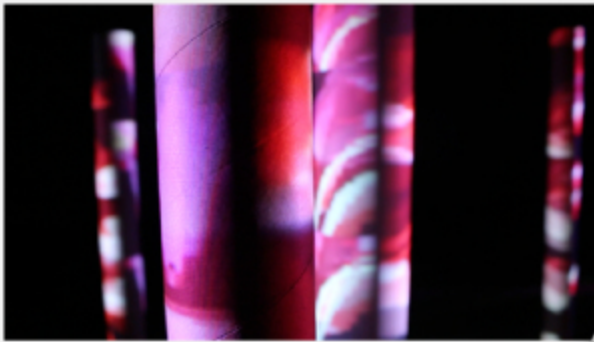

- CONCEPT -

The idea of *SYNERGY* is how people to create a cooperative piece simultaneously in a public space via their personal devices. The installation provides a platform for participants to explode their creativity individual. This project is combined a physical installation with a mobile app. The physical sculpture is made of 13 varied height paper tubes. Each tube allows one user to create his ideal pattern on the tube. On the other hand, a tube represents a user, and a mass of tubes represents a physical social platform in public. For users, they are gathering at the spot and involve in a collective creation. For visitors, they are watching ONE beautiful masterpiece, and it is made by people around them.

- INTERACTIVE -

SYNERGY is a public interactive installation allows participants to experience cooperative art by individual creation. The project is designed for exhibition and installed in a dark space. At first, the user has to download the app *SYNERGY*. Now it is only available on iOS.

After logging in, the app goes to a drawpad screen and one of the physical tubes is belong to the user. Lights on the tube will bling three times to let user know which one is his. Now it is time to create! Users can draw beautiful pattern on not only the pad but also the tube. The pattern will be shown simultaneously. Also, when user touches the screen, the tube will be shining.

- DIAGRAM -

SYNERGY app is powered by TitaniumStudio.
The projective installation is created by MAXMSP

SHU KUANG LIN

- AESTHETIC-

SHU KUANG LIN