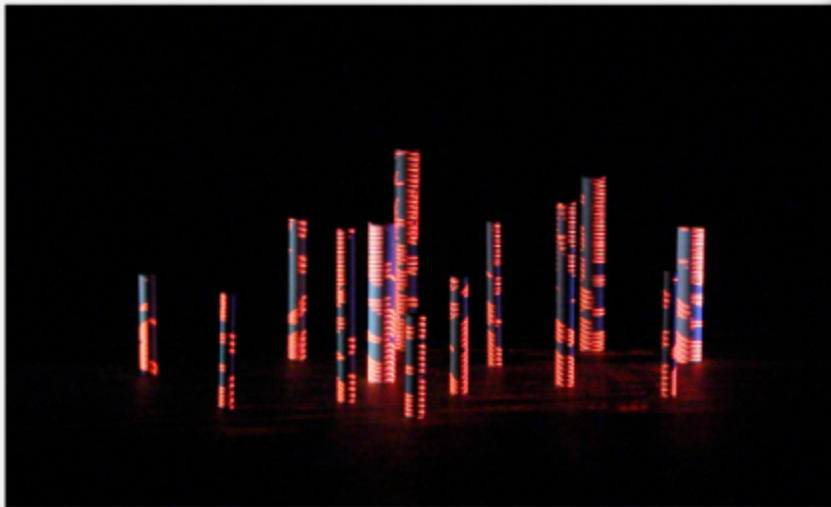

- CONCEPT -

The idea of *SYNERGY* is how people to create a cooperative piece simultaneously in a public space via their personal devices. The installation provides a platform for participants to explode their creativity individual. This project is combined a physical installation with a mobile app. The physical sculpture is made of 13 varied height paper tubes. Each tube allows one user to create his ideal pattern on the tube. On the other hand, a tube represents a user, and a mass of tubes represents a physical social platform in public. For users, they are gathering at the spot and involve in a collective creation. For visitors, they are watching ONE beautiful masterpiece, and it is made by people around them.

- INTERACTIVE -

SYNERGY is a public interactive installation allows participants to experience cooperative art by individual creation. The project is designed for exhibition and installed in a dark space. At first, the user has to download the app *SYNERGY*. Now it is only available on iOS.

After logging in, the app goes to a drawpad screen and one of the physical tubes is belong to the user. Lights on the tube will bling three times to let user know which one is his. Now it is time to create! Users can draw beautiful pattern on not only the pad but also the tube. The pattern will be shown simultaneously. Also, when user touches the screen, the tube will be shining.

- DIAGRAM -

SYNERGY app is powered by TitaniumStudio.
The projective installation is created by MAXMSP

SHU KUANG LIN

- AESTHETIC-

SHU KUANG LIN