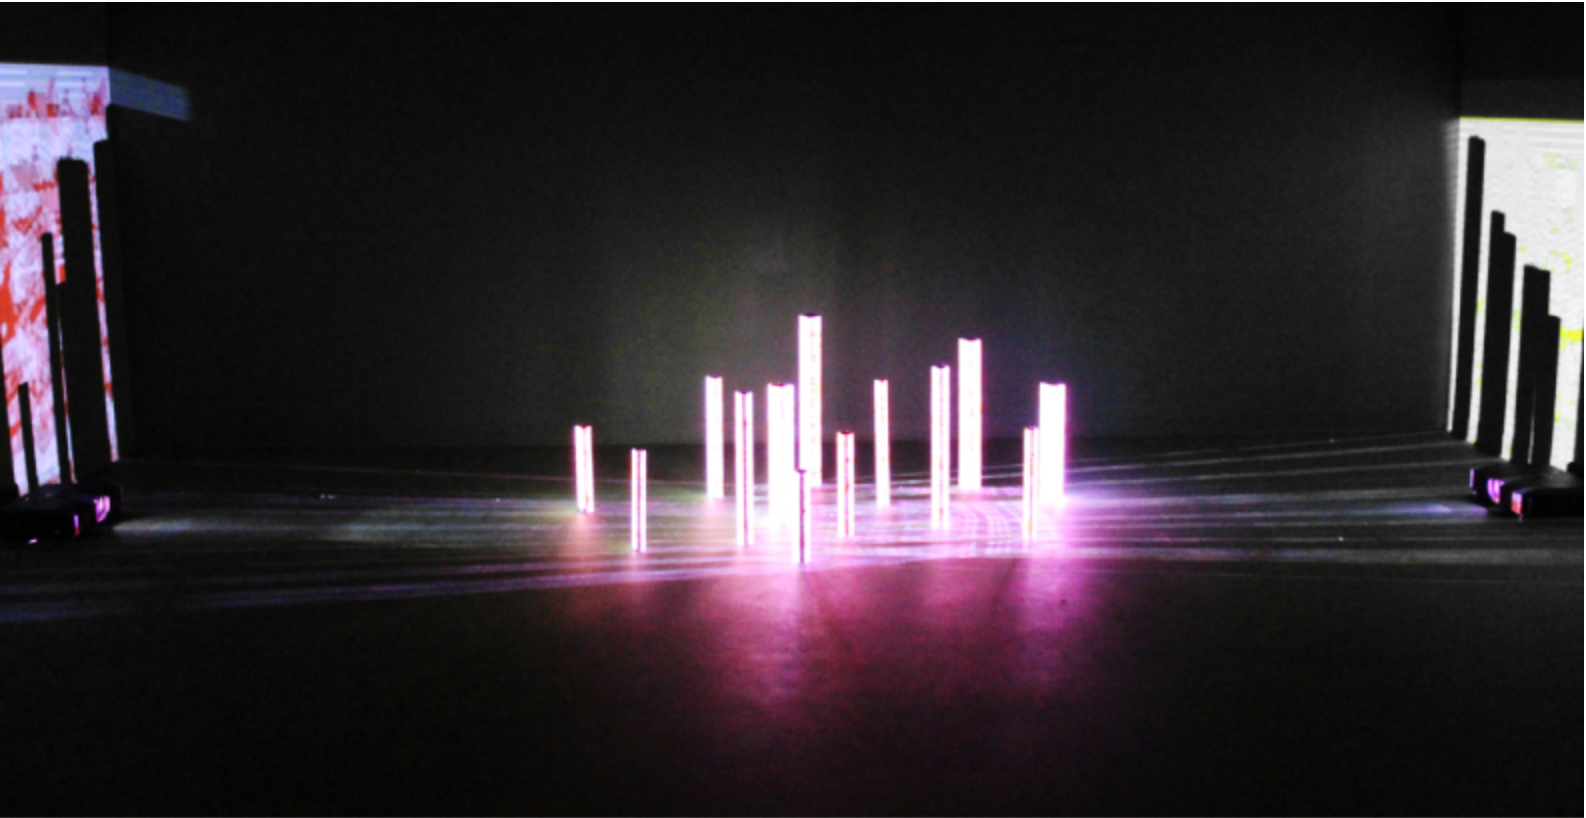

- CONCEPT -

The idea of *SYNERGY* is how people to create a cooperative piece simultaneously in a public space via their personal devices. The installation provides a platform for participants to explode their creativity individual. This project is combined a physical installation with a mobile app. The physical sculpture is made of 13 varied height paper tubes. Each tube allows one user to create his ideal pattern on the tube. On the other hand, a tube represents a user, and a mass of tubes represents a physical social platform in public. For users, they are gathering at the spot and involve in a collective creation. For visitors, they are watching ONE beautiful masterpiece, and it is made by people around them.

- INTERACTIVE -

SYNERGY is a public interactive installation allows participants to experience cooperative art by individual creation. The project is designed for exhibition and installed in a dark space. At first, the user has to download the app *SYNERGY*. Now it is only available on iOS.

After logging in, the app goes to a drawpad screen and one of the physical tubes is belong to the user. Lights on the tube will bling three times to let user know which one is his. Now it is time to create! Users can draw beautiful pattern on not only the pad but also the tube. The pattern will be shown simultaneously. Also, when user touches the screen, the tube will be shining.